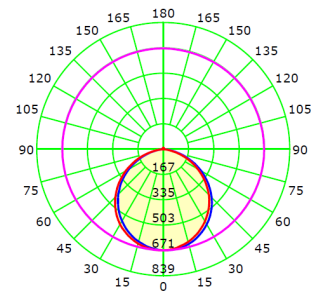

ARIA

GBP 5020DC AB40

Cutout: Ø 145

Unit: cd

— C0-C180 — C90-C270 — G2.5

Product Features and Key Data

Applications :	Supermarket, office building, school, retail area, residence
Luminaire Type :	LED Downlights
Mounting Method :	Recessed
Luminaire Optic :	Opal diffuser
Connected Load :	20W
Colour Temperature :	4000K
Rated Luminous Flux :	2000 lm
Luminous Efficiency :	100 lm/W
Power Factor :	> 0,978
CRI Value :	> 80
UGR :	< 21 (ENI24664-1)
Photo Biological Class :	Group 0 - No risk
Luminaire Colour :	Ral 9016 Traffic white
Luminaire Body :	Aluminium injection die cast body. Electrostatic powder coating
Electrical version :	With electronic transformer, switchable.
Connection method :	Terminal
Mains frequency :	50/60 Hz
Mains voltage :	220 - 240 V
Led Service (25°) :	L80 = 50.000 h
Driver (220 - 240V) :	Tridonic, Osram or Gecem
Ceiling Type :	AB - Gypsum Ceiling TB - Modular Ceiling KB - Clip-in Ceiling
Ingress Protection (IP) rating :	IP44 / IP65
Protection class :	I
Impact resistance (IK) :	IK04
Hot wire resistance :	650 °C
Ambient temperature :	- 20 - 35 °C
Options :	1 - 3 Hours Emergency Kit, Dali Dimmible
Accessories :	