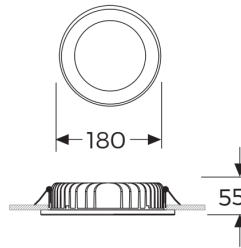

ARIA

GBP 5020DC AB40

Cutout: Ø 145

Unit: cd

— C0-C180 — C90-C270 — G2.5

Product Features and Key Data

Applications :	Supermarket, office building, school, retail area, residence
Luminaire Type :	LED Downlights
Mounting Method :	Recessed
Luminaire Optic :	Opal diffuser
Connected Load :	20W
Colour Temperature :	4000K
Rated Luminous Flux :	2000 lm
Luminous Efficiency :	100 lm/W
Power Factor :	> 0,978
CRI Value :	> 80
UGR :	< 21 (ENI24664-1)
Photo Biological Class :	Group 0 - No risk
Luminaire Colour :	Ral 9016 Traffic white
Luminaire Body :	Aluminium injection die cast body. Electrostatic powder coating
Electrical version :	With electronic transformer, switchable.
Connection method :	Terminal
Mains frequency :	50/60 Hz
Mains voltage :	220 - 240 V
Led Service (25°) :	L80 = 50.000 h
Driver (220 - 240V) :	Tridonic, Osram or Gecem
Ceiling Type :	AB - Gypsum Ceiling TB - Modular Ceiling KB - Clip-in Ceiling
Ingress Protection (IP) rating :	IP44 / IP65
Protection class :	I
Impact resistance (IK) :	IK04
Hot wire resistance :	650 °C
Ambient temperature :	- 20 - 35 °C
Options :	1 - 3 Hours Emergency Kit, Dali Dimmible
Accessories :	